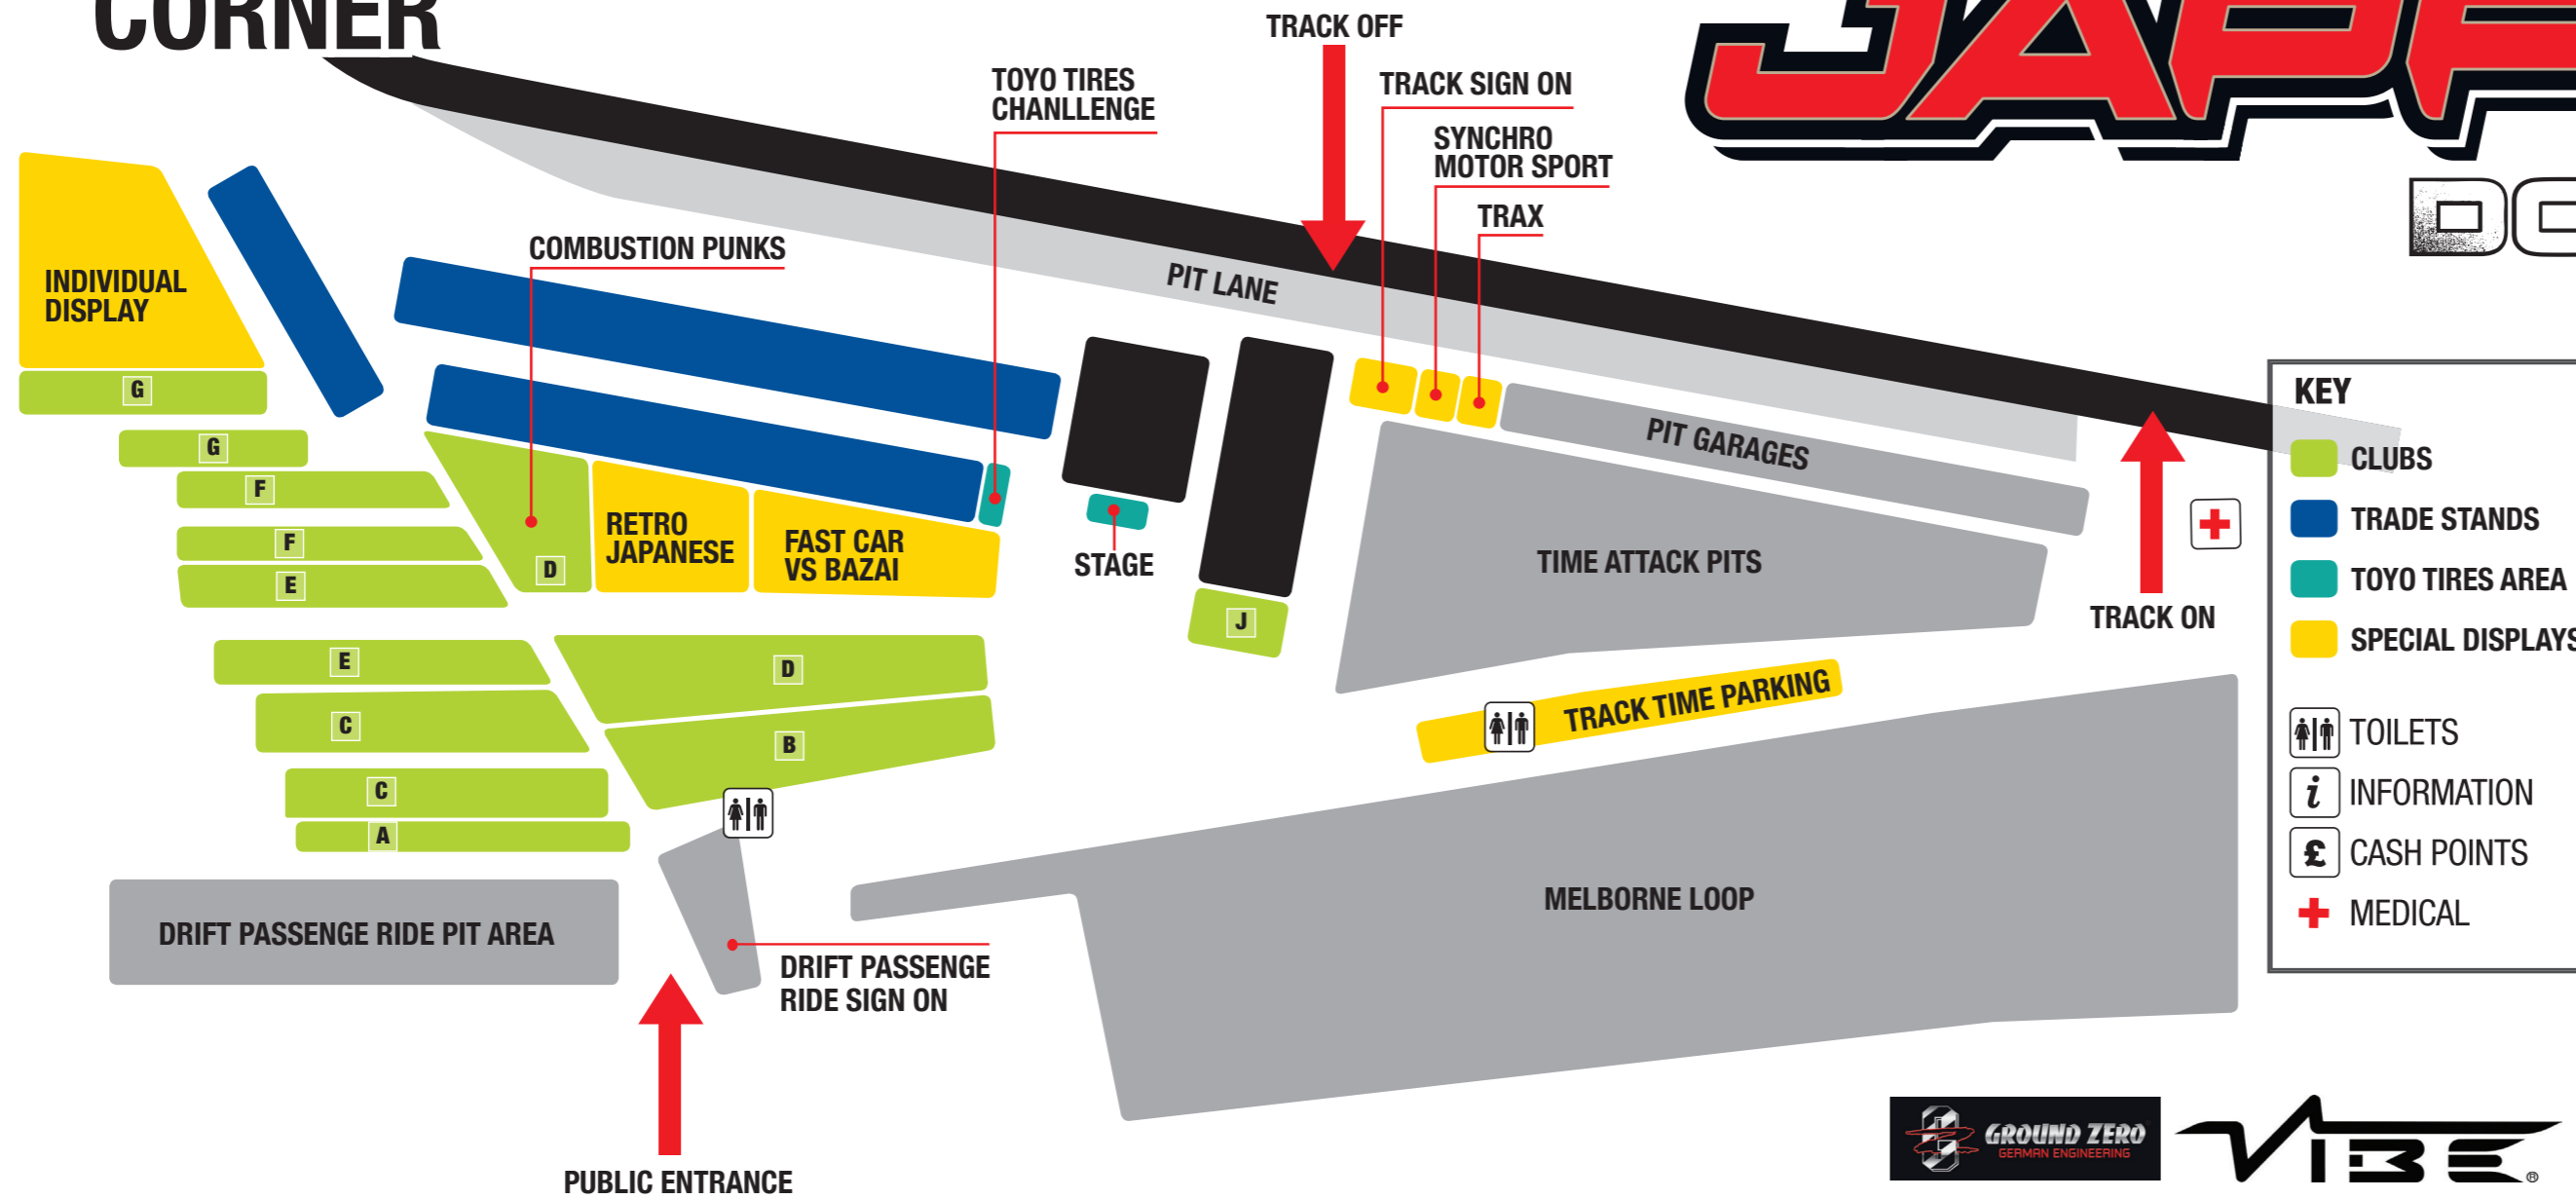

REDGATE CORNER

JAPFEST

DONINGTON

KEY

- CLUBS
- TRADE STANDS
- TOYO TIRES AREA
- SPECIAL DISPLAYS
- TOILETS
- INFORMATION
- CASH POINTS
- MEDICAL

CLUB	ZONE	PLOT
ZERO2SIXTY	D	6
ANYTHING GOES	E	5
YARIS CLUB UK	E	6
DYNODAZE	F	1
JAPLIFE	A	8
IMPACT TUNER	D	16
DELSOLUK	B	13
GTIR MOTORSPORT	A	6
JDM PROJECT MIDLANDS	D	14
TUNERX	E	7
TOKYO COLLECTIVE	B	15
MISS BANZAI	B	17
CORRUPT CAR CULTURE	F	3
JDM NORTH	F	1
TOYOTA GT86 & SUBARU BRZ DRIVERS CLUB	G	1
HONDA OWNERS UK	D	10
VIOLENT RUNNING SYNDICATE	C	10
HONDA REVOLUTION	D	8
SUBARU IMPREZA OWNERS CLUB - SIOC	C	6
CELICA-CLUB UK	C	1
HONDALIFESTYLEUK/JAPGENERATION	C	3
STREET MONARCHS UK	F	5
SJ AUTOSPORT	D	12
MANSFIELDMODIFIED.CLUB	F	7
TOTAL-JAP	A	4
SUZUKI SPORT OWNERS CLUB	B	19
OUTLAWJAPCLUB	C	4
KURUMA UK	C	2
ALPHA MOTORWORKS	A	2
SUBARUSCENEUK	C	11

CLUB	ZONE	PLOT
JDM TEAM GARAGE	G	6
NISSAN CUBE OWNERS CLUB	D	22
MITSUBISHI LANCER REGISTER	D	24
HONDA KARMA	E	2
CLUB 323F	D	20
GTROC	F	2
BATTALION	E	9
HINDS GARAGE	G	2
TOYOTA LIFESTYLE/MODIFIED MOTOR CLUB	E	11
CIVINFO	B	3
AUTO-NATION	B	5

CLUB	ZONE	PLOT
BLOBSQUAD	F	4
OSWESTRY JDM	G	4
BUDGET HERO	B	7
UK STARLET OWNERS	C	9
PERFORMANCE JAPCAR	B	9
NISSAN PRIMERA OWNERS CLUB (NPOC)	B	1
LEXUS IS200 FACEBOOK GROUP	E	4
EVOLUTION	C	8
UK HONDA GROUP	A	12
BONZA! MIDLANDS	B	11
JUKE OWNERS GROUP	D	18

CLUB	ZONE	PLOT
SIDC	G	8
COMBUSTIONPUNKS / MX5NUTZ	D	1
RX8 OWNERS CLUB WITH BLACKJACK AND HOOKERS	G	10
ATR OWNERS CLUB	D	4
UNITY CUMBRIA CAR CRUISE	D	2
NORTH EAST SUBARU OWNERS	E	1
GTOUK	G	12
LEEDS SUBARU OWNERS CLUB	A	10
COLTUK	C	7
JAPATTACK	E	3
TEAM JAPS EYE	C	5